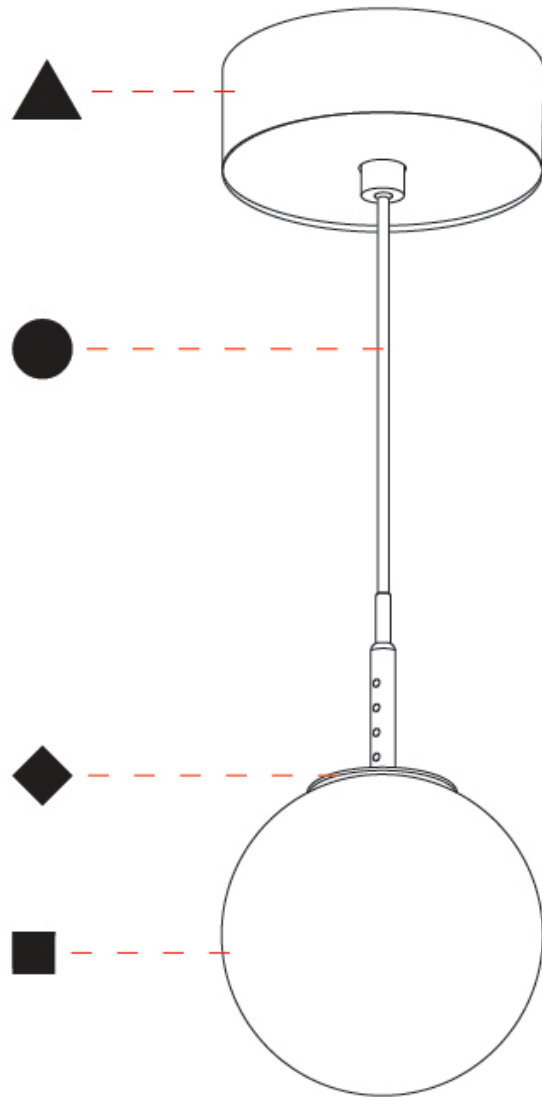

BILO SUSPENSION

A300614-

PROJECT	_____
TYPE	_____
SPECIFIER	_____
QUANTITY	_____
DATE	_____

A