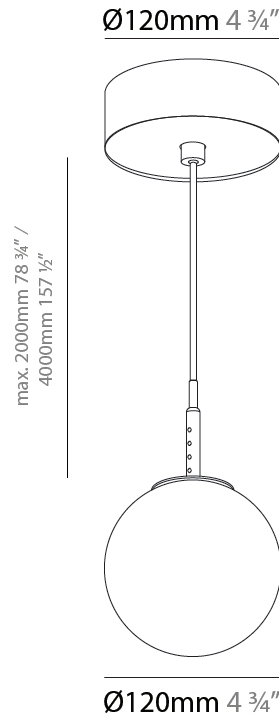

GENERAL

Series: Bilo
Brand: Prolicht
Division: Architectural
Mounting Type: Suspension
Mounting Location: Ceiling
Subcategory: Pendant

PHYSICAL

Shape: Round
Diameter (mm): 120
Diameter (in): 4 ¾
Height (mm): 120
Height (in): 4 ¾
Ceiling Thickness (mm): 1 - 25
Ceiling Thickness (in): 1/16 - 1
Light Distribution: Downlight
Fixture Finish: SHP / CLO / WST / GND / HPK / TER / ICB / NOP / GRV / MLK / WSY / POC / MOS / SKG / SLT / ELO / SWI / SOC / GRP / CHL / RAV / POS / SPE / SUC / GAR
Accent Finish: OPL / YEL / ORA / RED / BLU / GRN
Fixture Material: Aluminum Die Cast
Cable Details: 2000mm/78 ¾" or 4000mm/157 ½" Cable - Color Options: Black / White / Orange / Red / Green
Cut-out Measurements: 68mm / 2 11/16"

ELECTRICAL

Lamp Type: LED (Zhaga Standard)
Input Wattage (W): 6
Dimming: Tri-Mode (Non-Dimming and Phase Dimming (120Vac only) and 0-10V Dimming)
Driver Included: No
Driver Location: Integrated
Driver Type: Constant Current - Universal
Driver Class: Class 2
Input Voltage (V): 120 - 277
Constant Current (MA): 500

LED

Number of LEDs: 1
Color Temperature (°K): 2700 / 3000 / 3500 / 4000
Max. Delivered Lumen (lm): 356 / 377 / 398 / 408
Nominal Lumen (lm): 460 / 487 / 514 / 528
CRI: >90 CRI
Lamp Life (hrs): 50000

OPTICAL

Beam Angle: 120

RATINGS AND CERTIFICATIONS

Certified By: Certified for North American Standards
IP rating: IP20