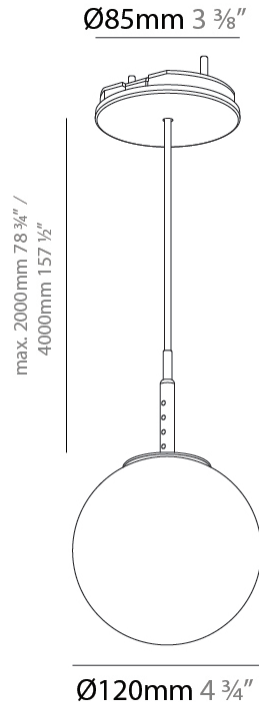

GENERAL

Series: Bilo
Brand: Prolicht
Division: Architectural
Mounting Type: Suspension
Mounting Location: Ceiling
Subcategory: Pendant

PHYSICAL

Shape: Round
Diameter (mm): 120
Diameter (in): 4 ¾
Height (mm): 120
Height (in): 4 ¾
Ceiling Thickness (mm): 1 - 25
Ceiling Thickness (in): 1/16 - 1
Light Distribution: Omnidirectional
Fixture Finish: SSR / BKV / CWI / CRY / HAB / UFT / ITA / RUA / FTG / MYG / LOD / PUS / FRO / FUP / KIA / POP / BLS / SPG / MEY / GOH / GUM / CHC / COM / ABZ / JAG / OBR / MOS / ROR
Accent Finish: OPL / YEL / ORA / RED / BLU / GRN
Fixture Material: Glass / Aluminum
Cable Details: 2000mm/78 ¾" or 4000mm/157 ½" Cable - Color
Options: Black / White / Orange / Red / Green
Cut-out Measurements: 68mm / 2 11/16

ELECTRICAL

Lamp Type: LED
Input Wattage (W): 6
Dimming: Tri-Mode (Non-Dimming and Phase Dimming (120Vac only) and 0-10V Dimming)
Driver Included: No
Driver Location: Remote
Driver Type: Constant Current - Universal
Driver Class: Class 2
Input Voltage (V): 120 - 277
Constant Current (MA): 500

LED

Color Temperature (°K): 2700 / 3000 / 3500 / 4000
Max. Delivered Lumen (lm): 356 / 377 / 398 / 408
Nominal Lumen (lm): 460 / 487 / 514 / 528
CRI: >90 CRI
Lamp Life (hrs): 50000

OPTICAL

Beam Angle: 120

RATINGS AND CERTIFICATIONS

Certified By: CSA Certified to UL and CSA Standards
IP rating: IP20